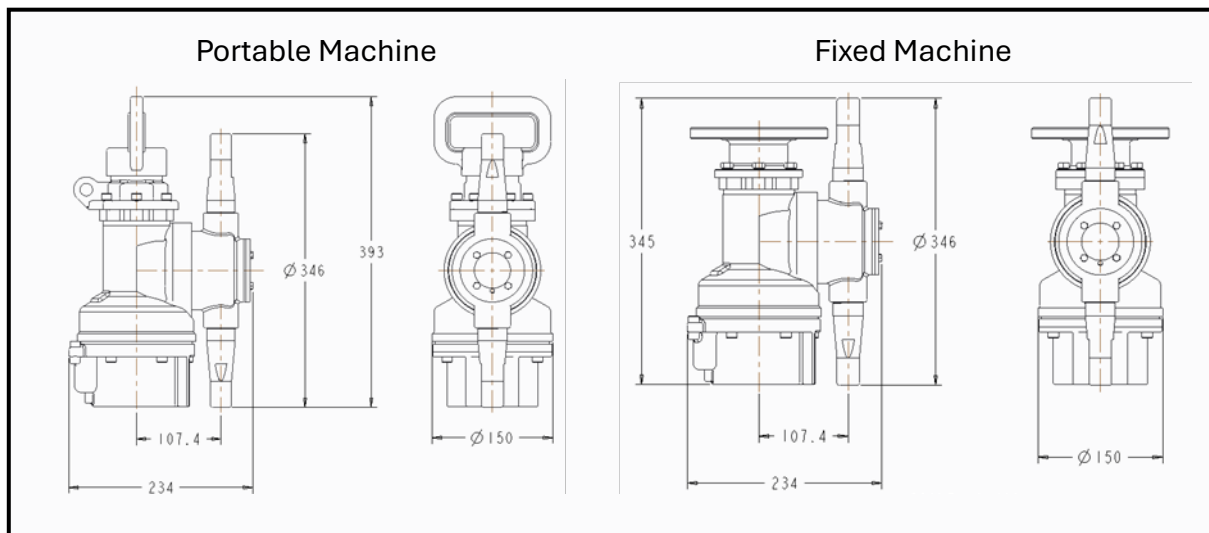

### Technical Information

Wash media	Crude oil or water
Temperature	Up to 95°C - Suitable for hot and cold wash
Material	316 Stainless Steel
Deck Opening	To suit standard Ø318mm
Weight	19.5kg (portable) 21kg (fixed)
Connection*	1.5" BSP (portable) 165mm flange (fixed)

## PRODUCT DIMENSIONS: