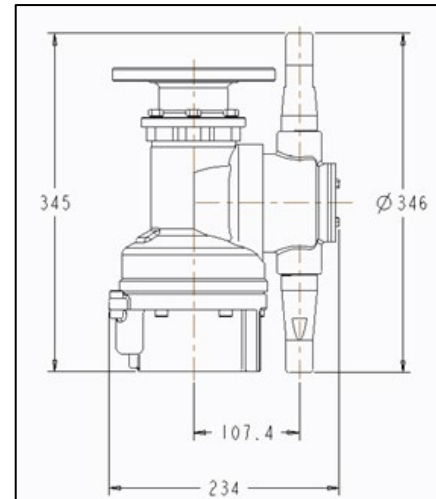

### Key Features

- Wash pattern is of orbital progressive intensity to meet IMO Annex II pre-wash requirement standard
- Jet lengths from 19m to 26m
- Wash cycle times as low as 34 minutes
- Nozzle sizes: 2xØ12mm, 2xØ14mm, 2xØ16mm and 2xØ18mm
- Machines capable of operating at a pressure as low as 8 kg/cm<sup>2</sup>
- Automatic 'slip-clutch' to prevent accidental damage in use
- Simple to service with the use of high-performance long-life gears
- Alternative flange (up to 180mm diameter) and fixings available
- Fully Type Approved by Class Societies worldwide

### Technical Information

Wash media	Crude oil or water
Temperature	Up to 95°C - Suitable for hot and cold wash
Material	316 Stainless Steel
Deck Opening	To suit standard Ø318mm
Weight	19.5kg (portable) 21kg (fixed)
Connection*	1.5" BSP (portable) 165mm flange (fixed)

## PRODUCT DIMENSIONS:

## PERFORMANCE DATA:

Pressure		2x12mm			2x14mm		
PSI	Kg/cm <sup>2</sup>	Flow m <sup>3</sup> /hr	Jet Length M	Total Cycle Time Mins	Flow m <sup>3</sup> /hr	Jet Length M	Total Cycle Time Mins
114	8	32	19	39	42	20	43
142	10	35	20.5	36	45	23	39
170.6	12	40	21.5	34	51	24	37
Pressure		2x16mm			2x18mm (fixed machine only)		
PSI	Kg/cm <sup>2</sup>	Flow m <sup>3</sup> /hr	Jet Length M	Total Cycle Time Mins	Flow m <sup>3</sup> /hr	Jet Length M	Total Cycle Time Mins
114	8	50	22	42	57	23	49
142	10	55	24	39	64	25	46
170.6	12	61	25	37	70	26	44